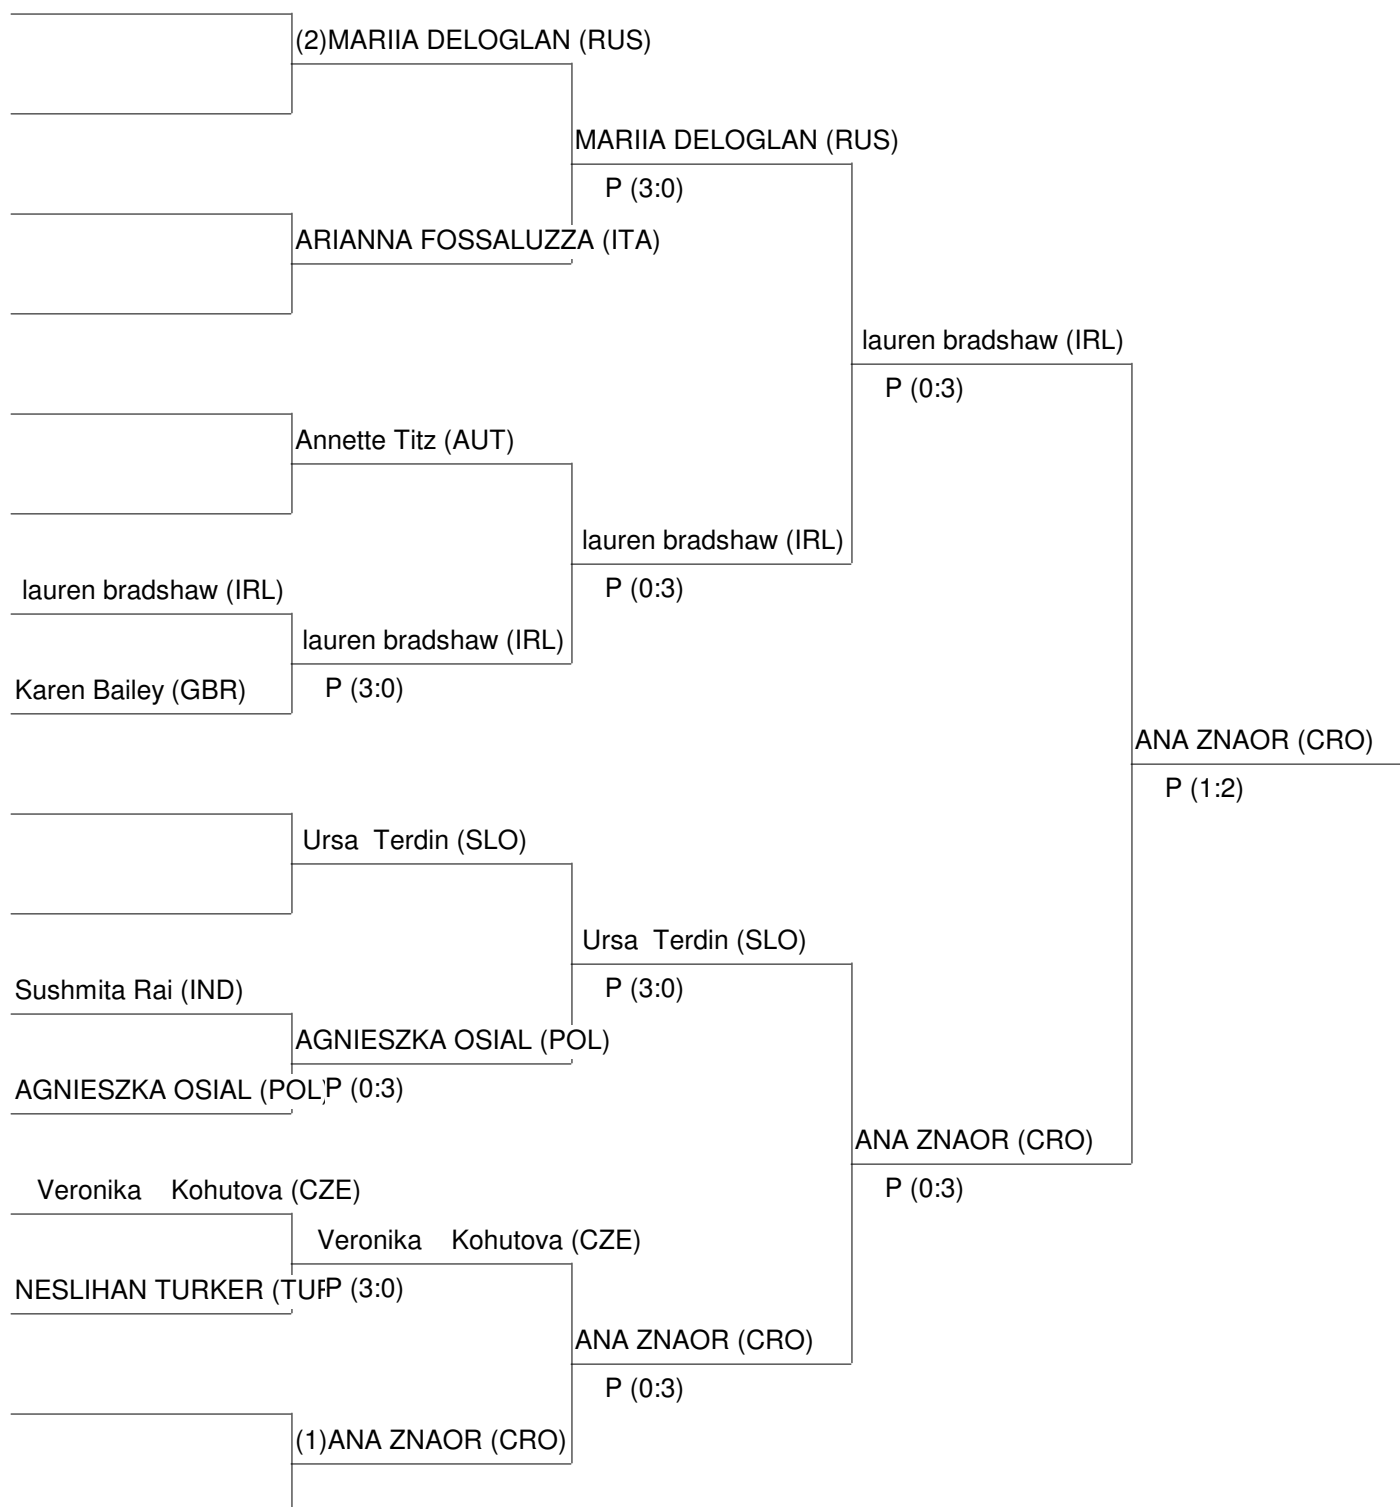

WAKO world championships 2015 (PF, LC, FC & MF)

Dublin [IRL]

21.11.2015 - 28.11.2015

LC female -70kg

WAKO world championships 2015 (PF, LC, FC & MF)

Dublin [IRL]

21.11.2015 - 28.11.2015

LC female +70kg