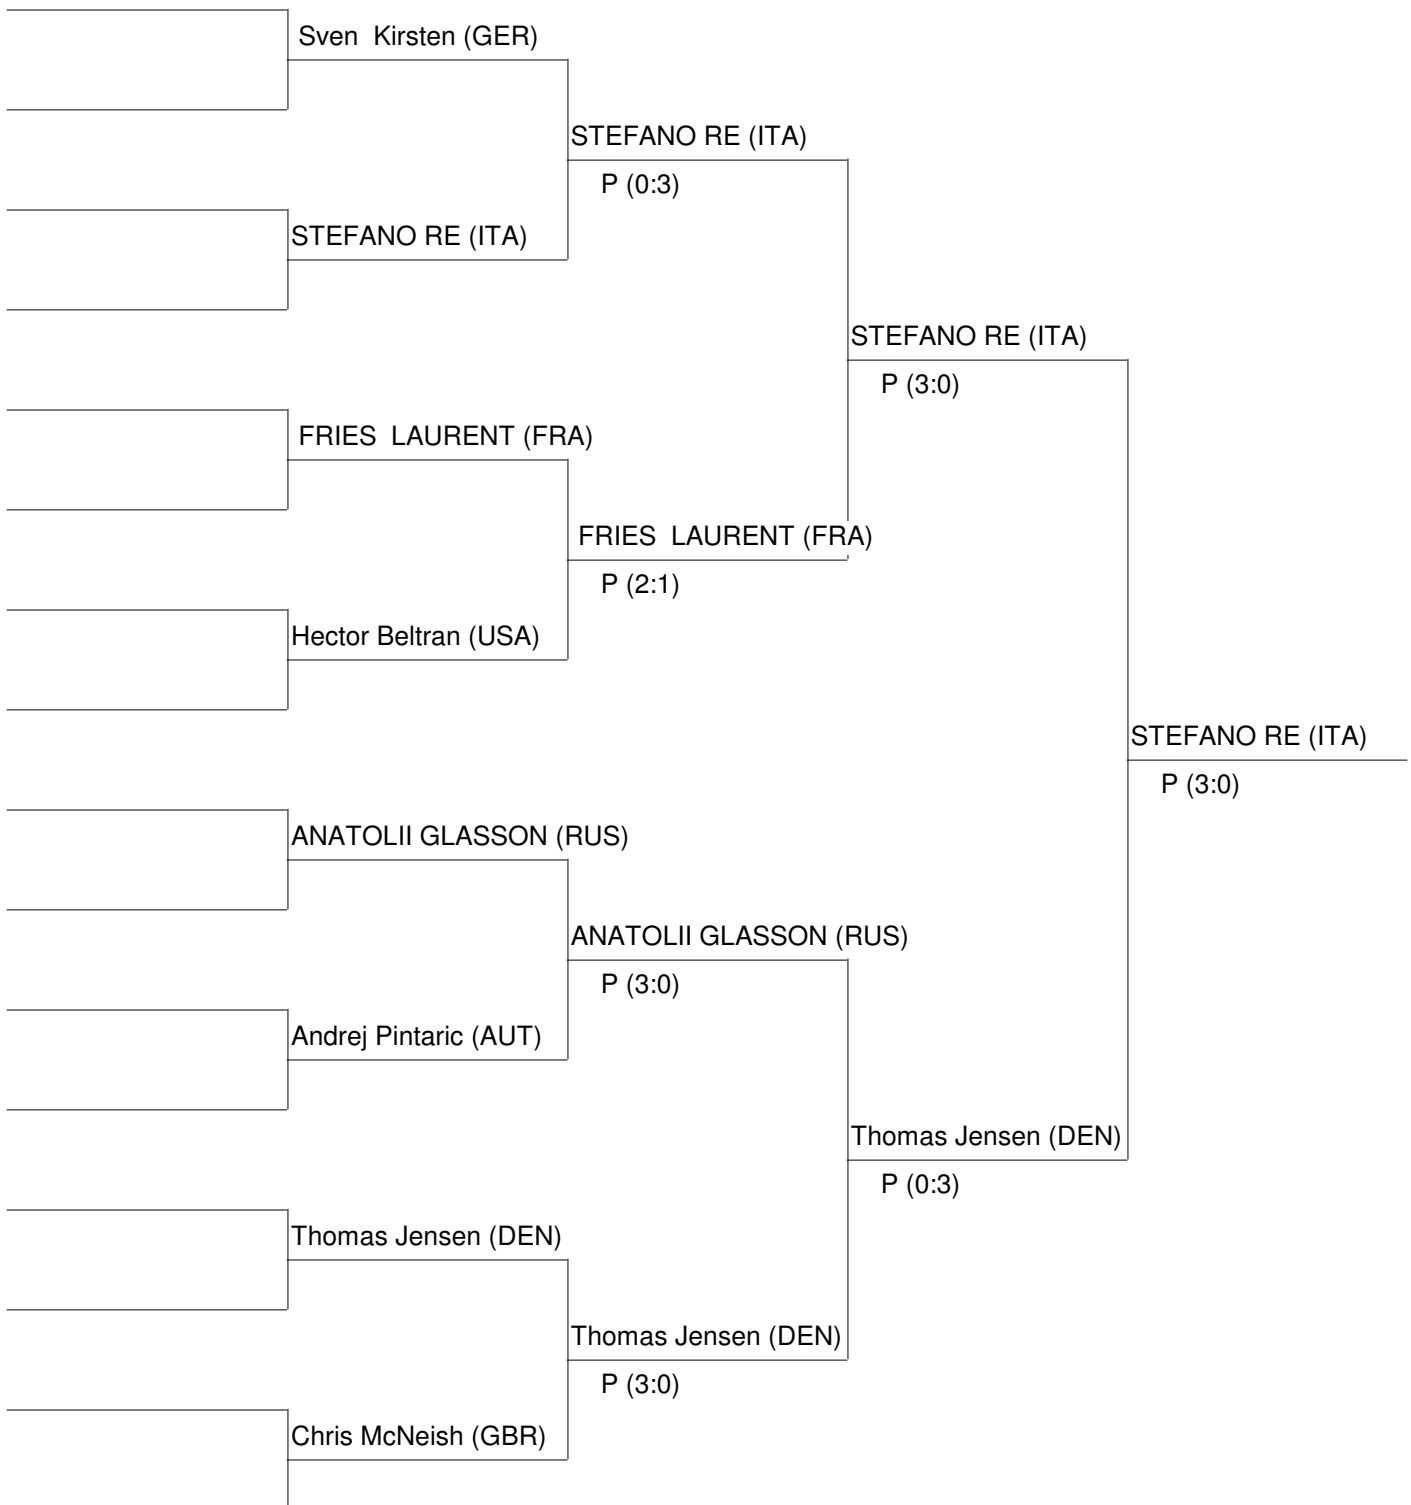

LC v male -63kg

WAKO world championships 2015 (PF, LC, FC & MF)

Dublin [IRL]

21.11.2015 - 28.11.2015

LC v. male -74kg

WAKO world championships 2015 (PF, LC, FC & MF)
Dublin [IRL]
21.11.2015 - 28.11.2015

LC v. male -84kg