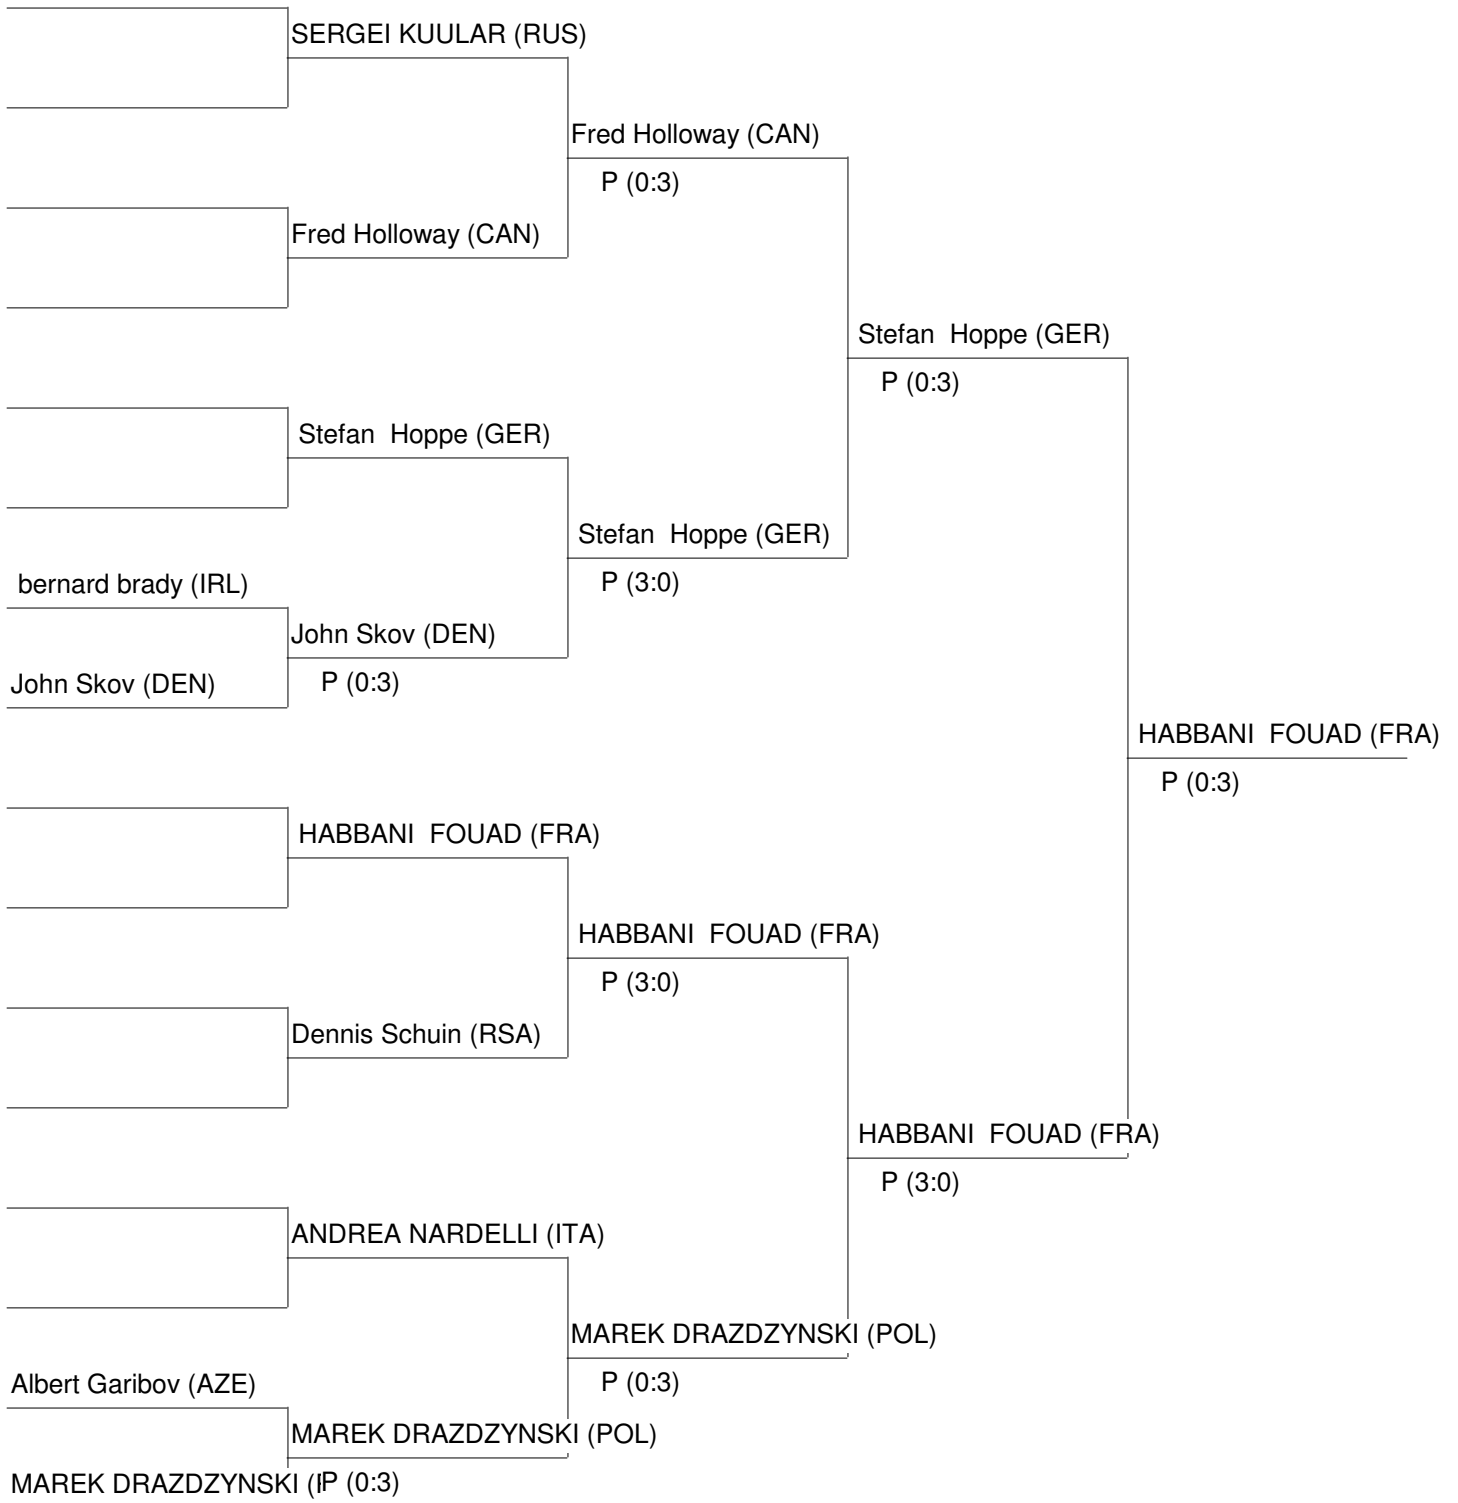

LC v. male -84kg

WAKO world championships 2015 (PF, LC, FC & MF)
Dublin [IRL]
21.11.2015 - 28.11.2015