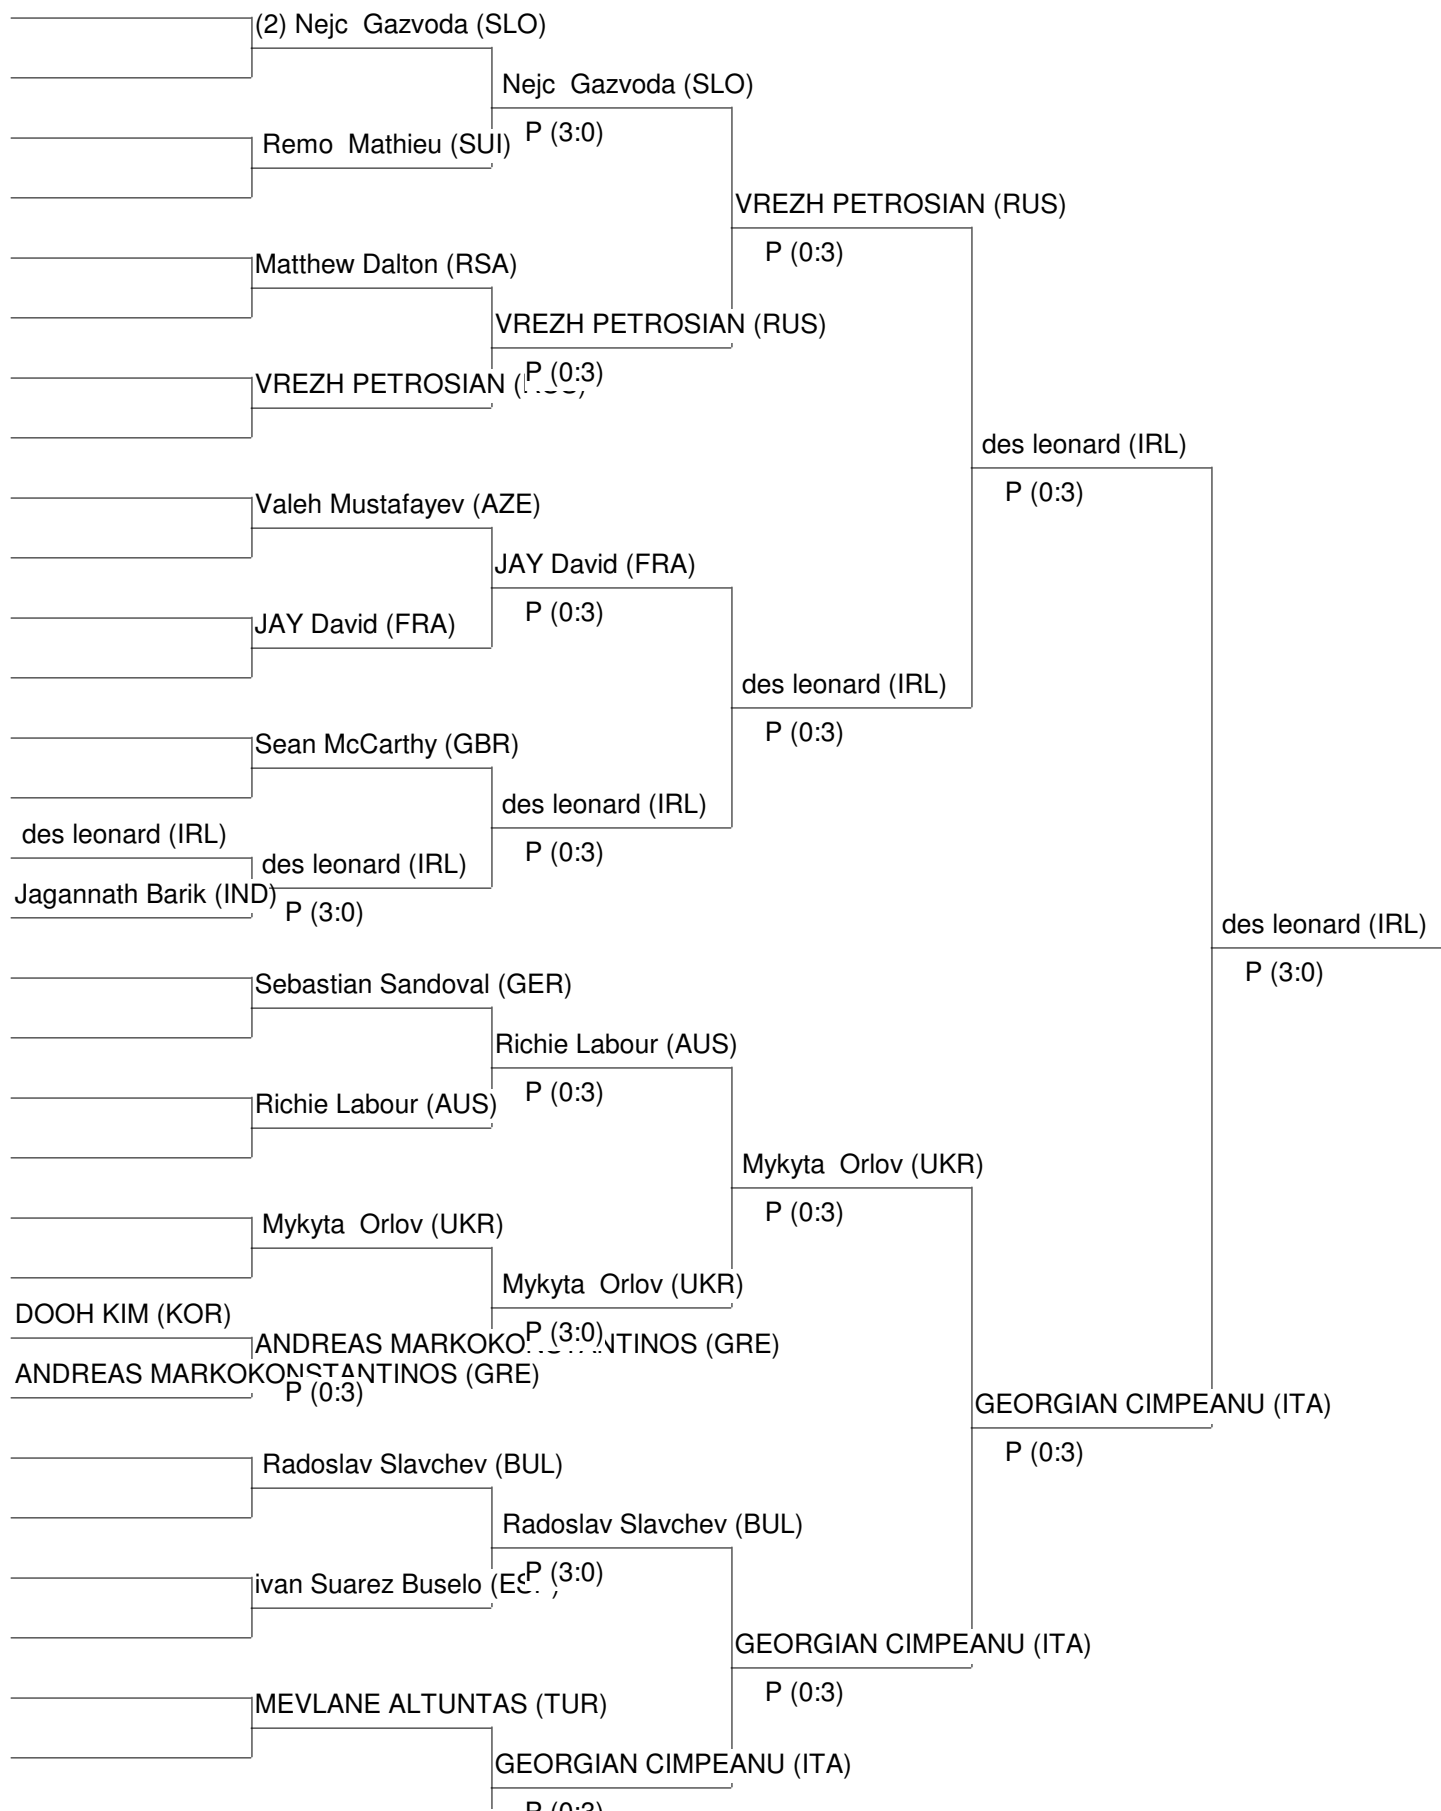

LC male -69kg

WAKO world championships 2015 (PF, LC, FC & MF)

Dublin [IRL]

21.11.2015 - 28.11.2015