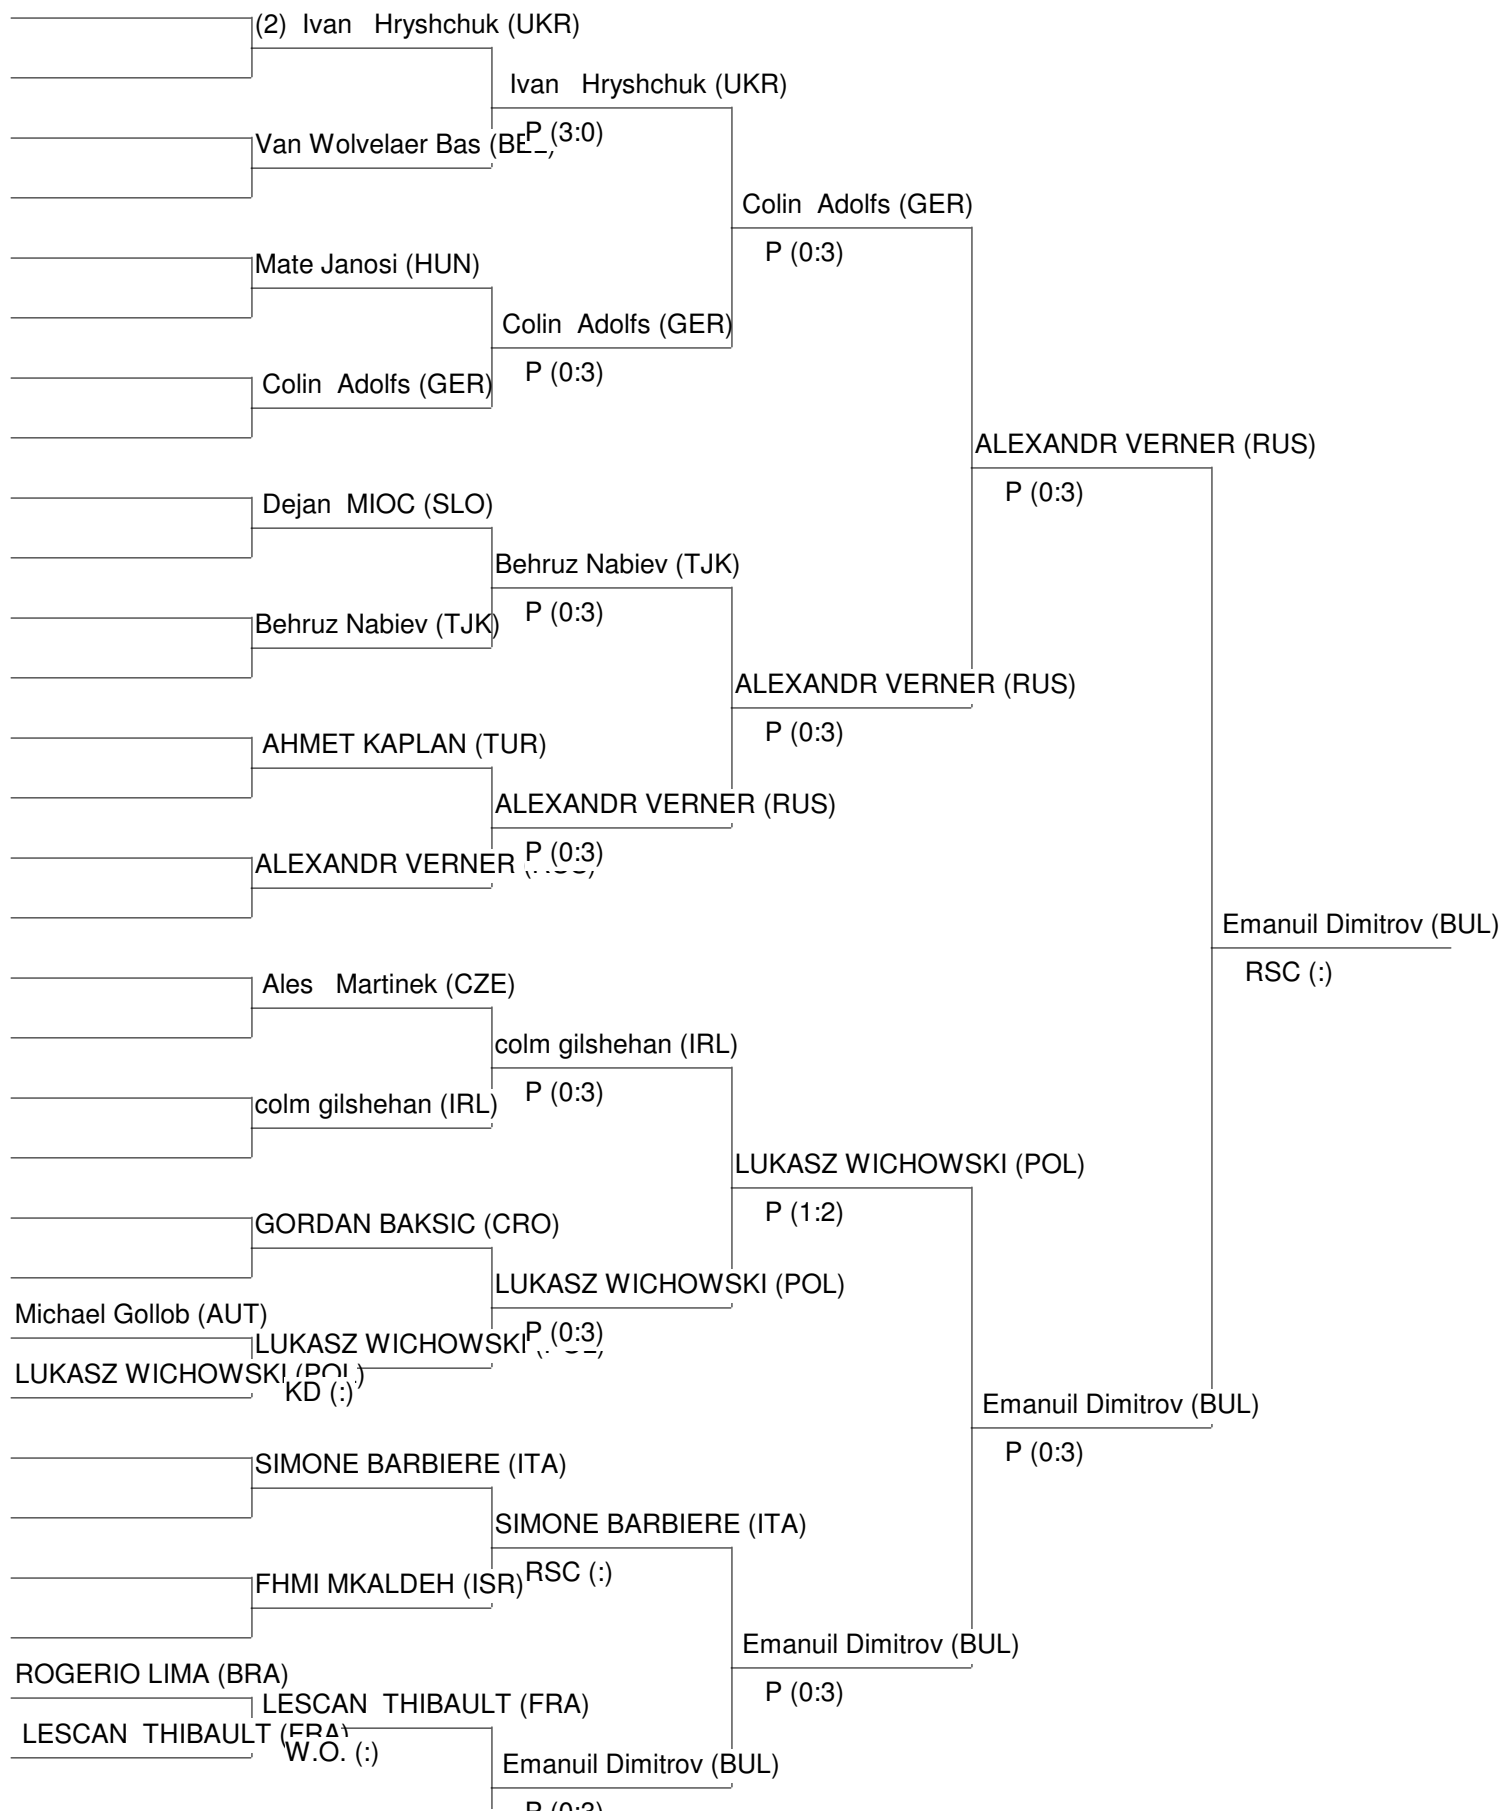

LC male -79kg

WAKO world championships 2015 (PF, LC, FC & MF)

Dublin [IRL]

21.11.2015 - 28.11.2015