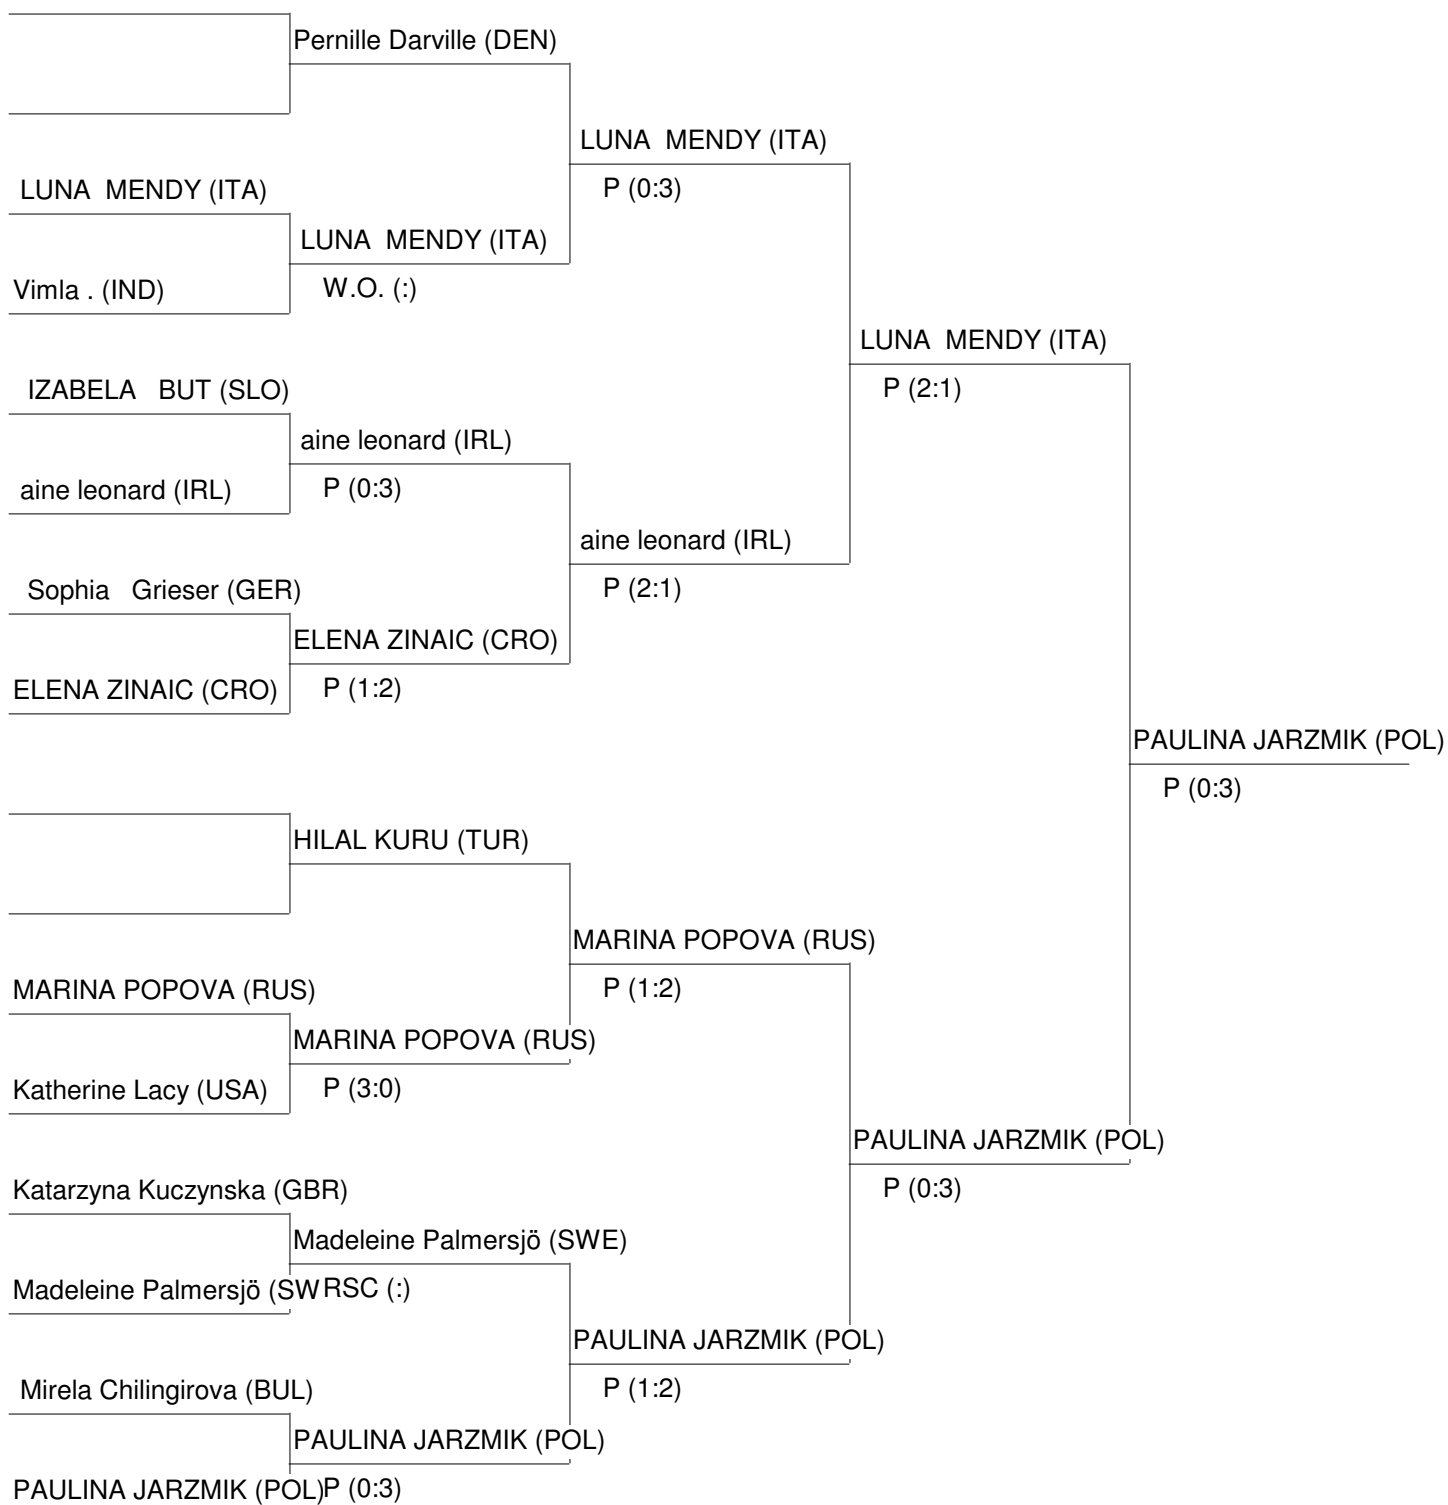

WAKO world championships 2015 (PF, LC, FC & MF)

Dublin [IRL]

21.11.2015 - 28.11.2015

LC female -60kg

WAKO world championships 2015 (PF, LC, FC & MF)

Dublin [IRL]

21.11.2015 - 28.11.2015

LC female -65kg