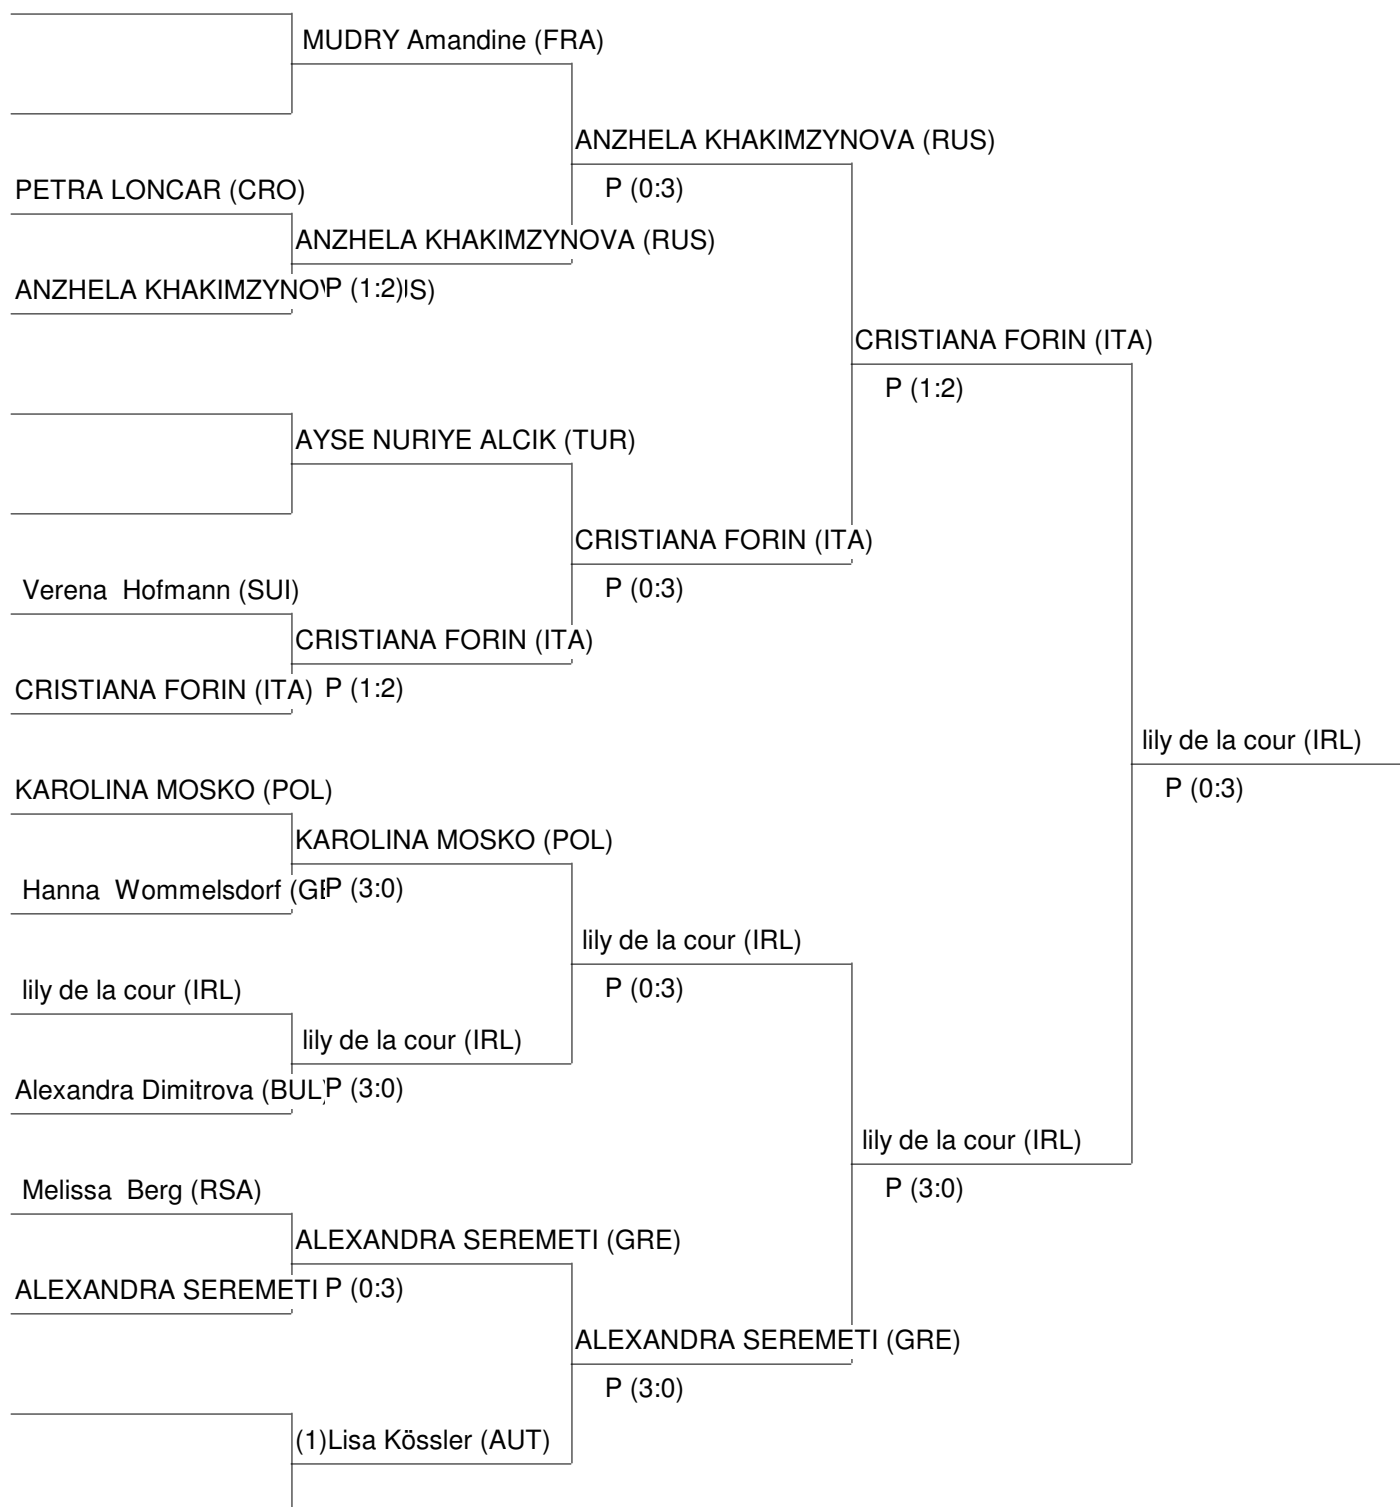

WAKO world championships 2015 (PF, LC, FC & MF)

Dublin [IRL]

21.11.2015 - 28.11.2015

LC female -50kg

WAKO world championships 2015 (PF, LC, FC & MF)

Dublin [IRL]

21.11.2015 - 28.11.2015

LC female -55kg