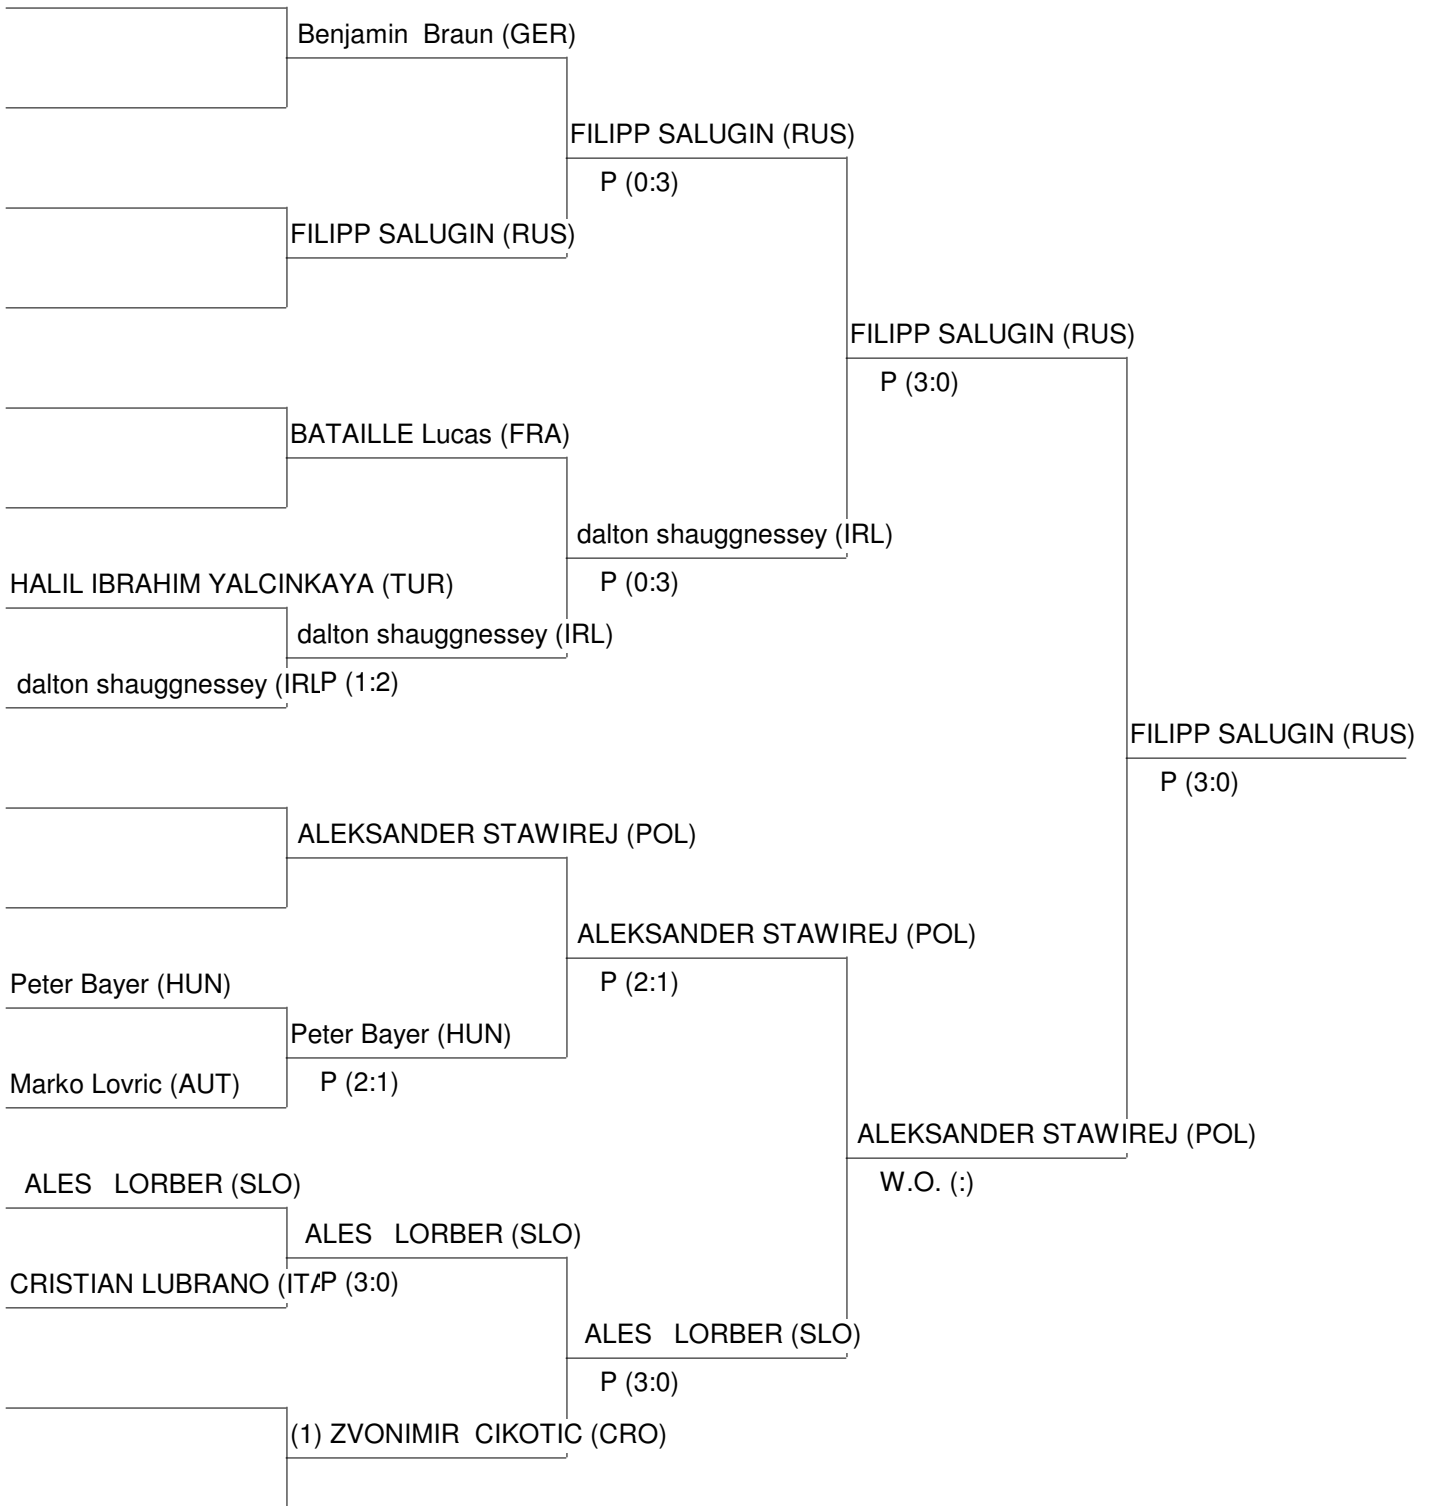

LC male +94kg

WAKO world championships 2015 (PF, LC, FC & MF)

Dublin [IRL]

21.11.2015 - 28.11.2015