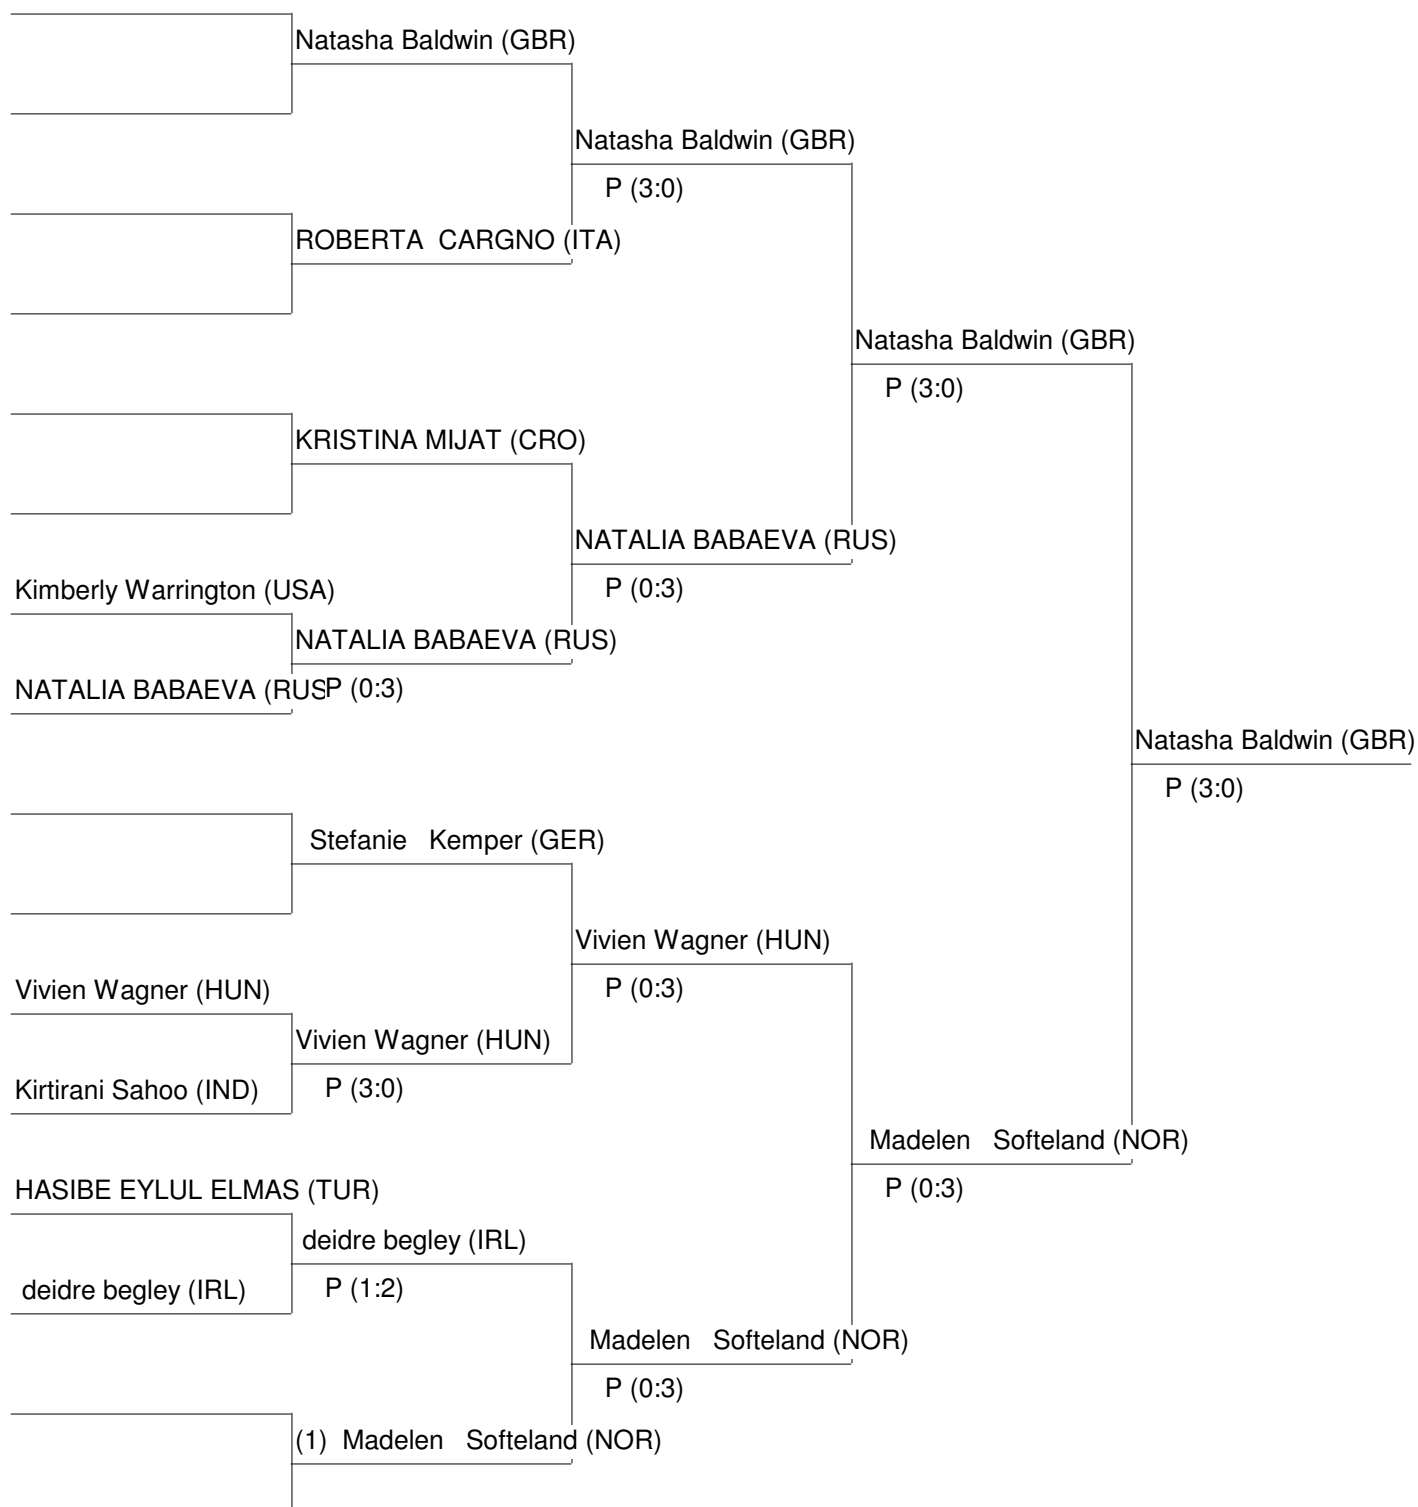

LC female -65kg

WAKO world championships 2015 (PF, LC, FC & MF)

Dublin [IRL]

21.11.2015 - 28.11.2015