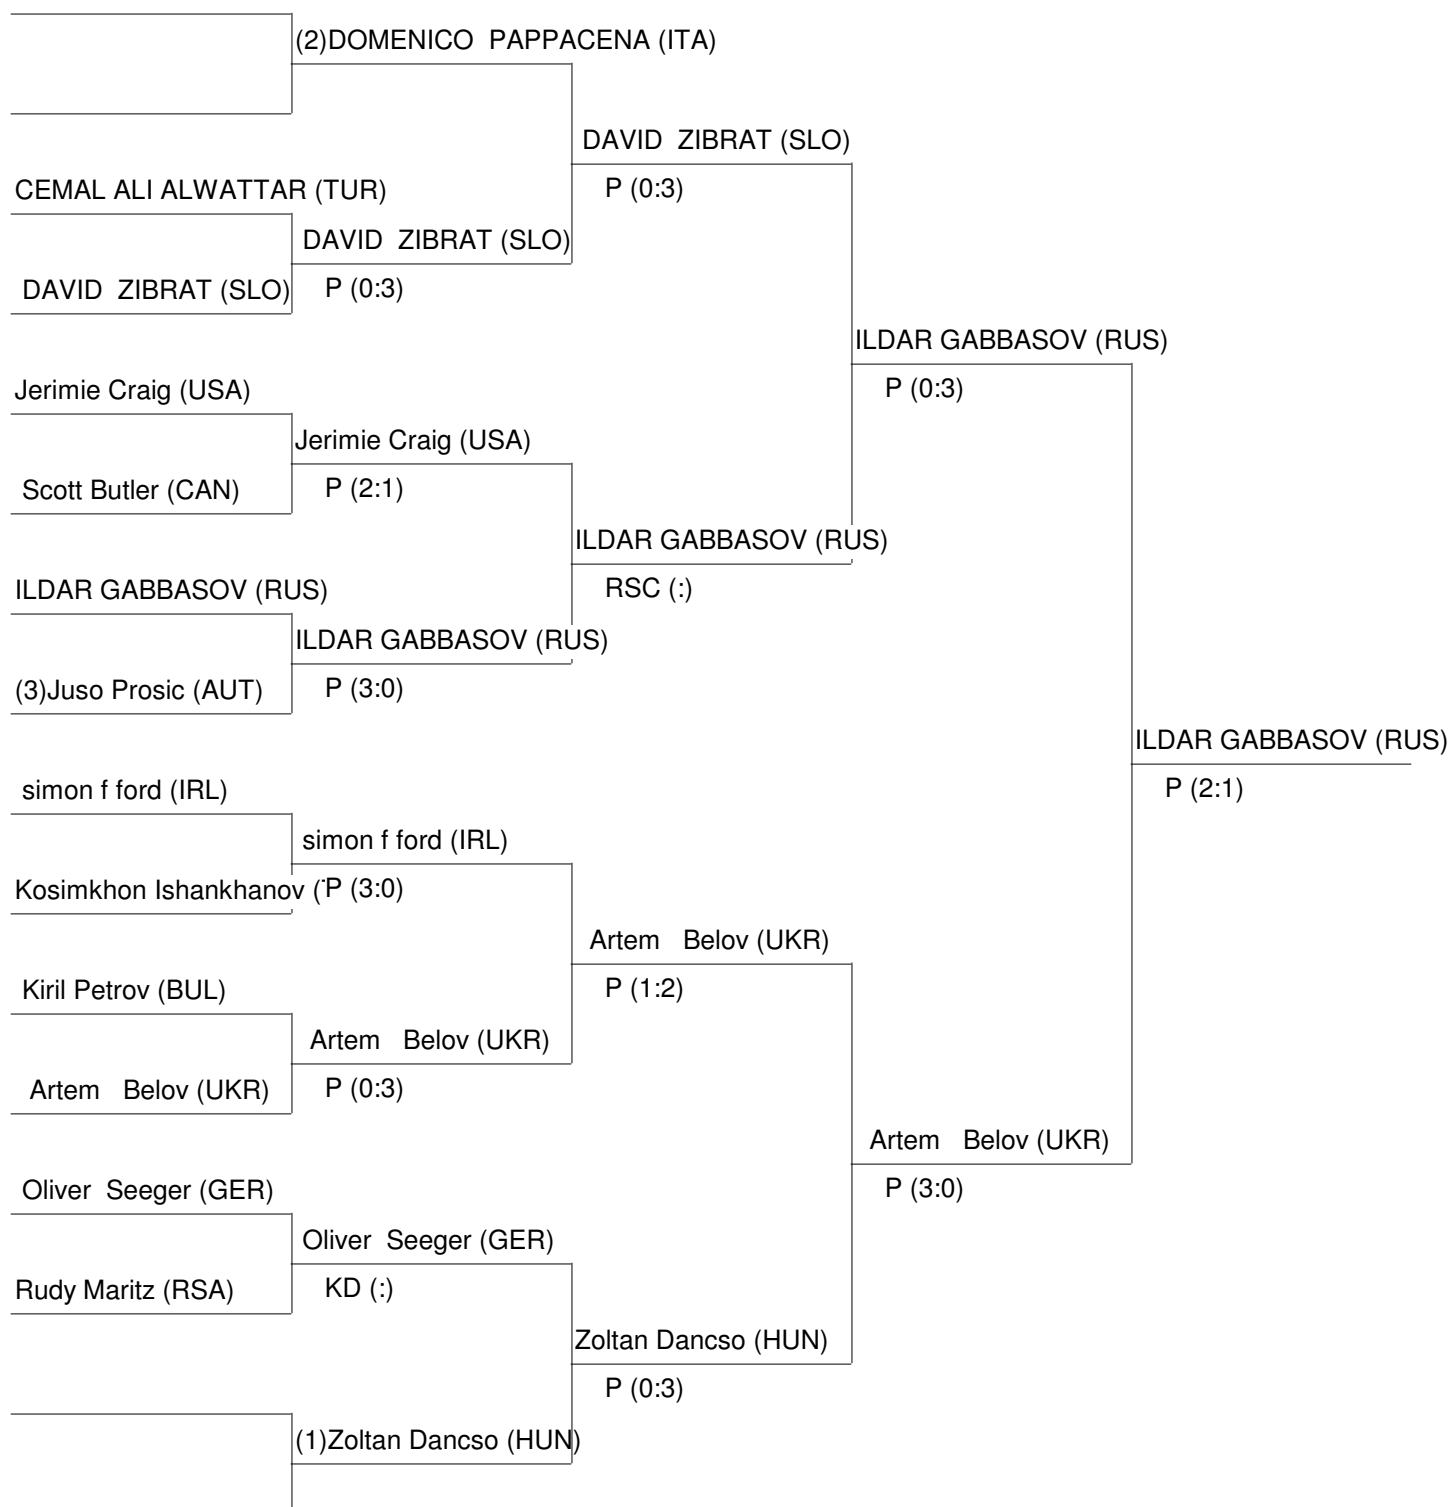

LC male -89kg

WAKO world championships 2015 (PF, LC, FC & MF)

Dublin [IRL]

21.11.2015 - 28.11.2015