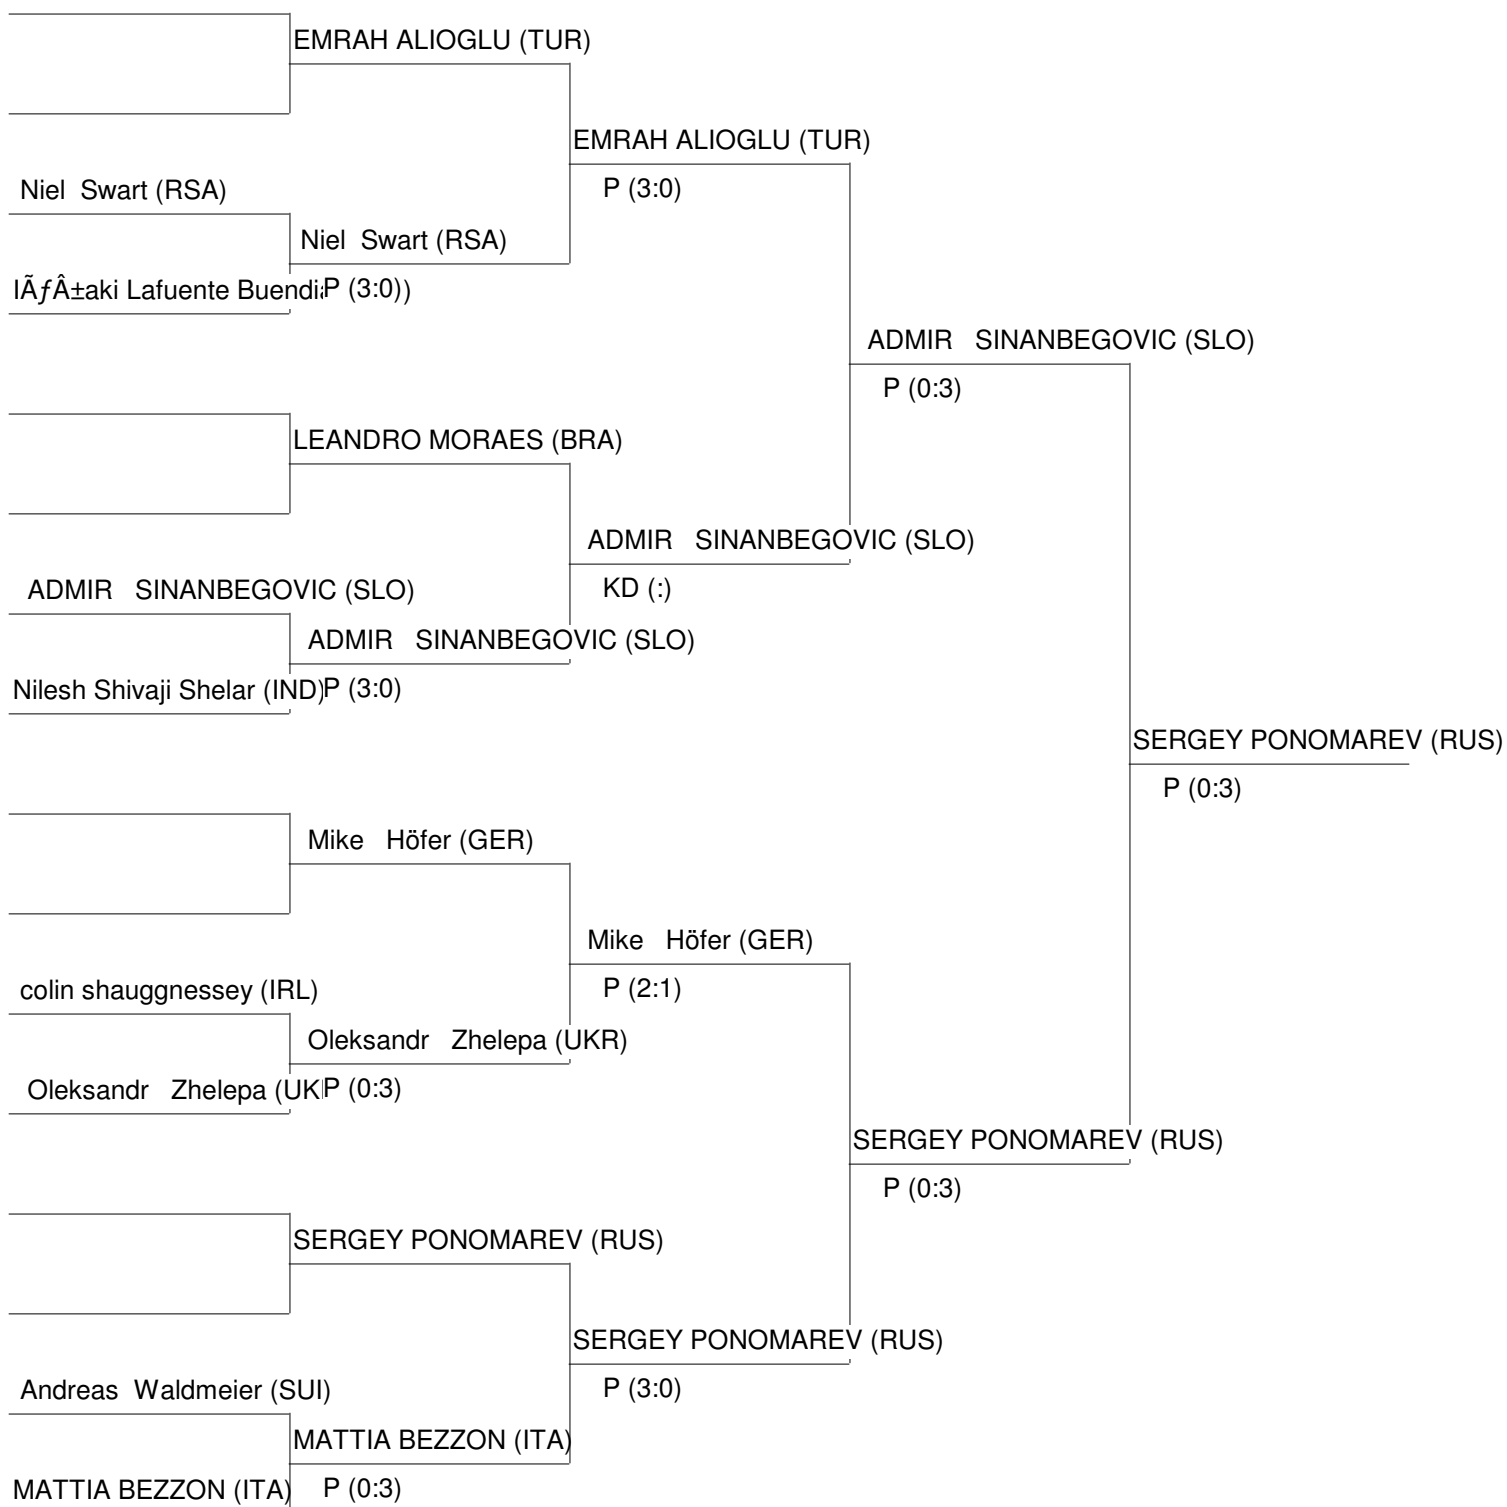

WAKO world championships 2015 (PF, LC, FC & MF)

Dublin [IRL]

21.11.2015 - 28.11.2015

LC male -94kg

WAKO world championships 2015 (PF, LC, FC & MF)

Dublin [IRL]

21.11.2015 - 28.11.2015

LC male +94kg